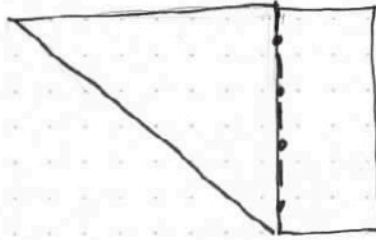

8" x 11" COLOR SIDE DOWN

HEART LETTERFOLD

VF pinch fold bottom half

mountain fold - unfold

valley fold - unfold

pinch fold

valley fold

turn over

Fold corners upwards to center

turn over

VF POINT & collapse

turn over

Fold corners up

Fold points down

turn over

1. Fold sides in

2. Fold bottom up